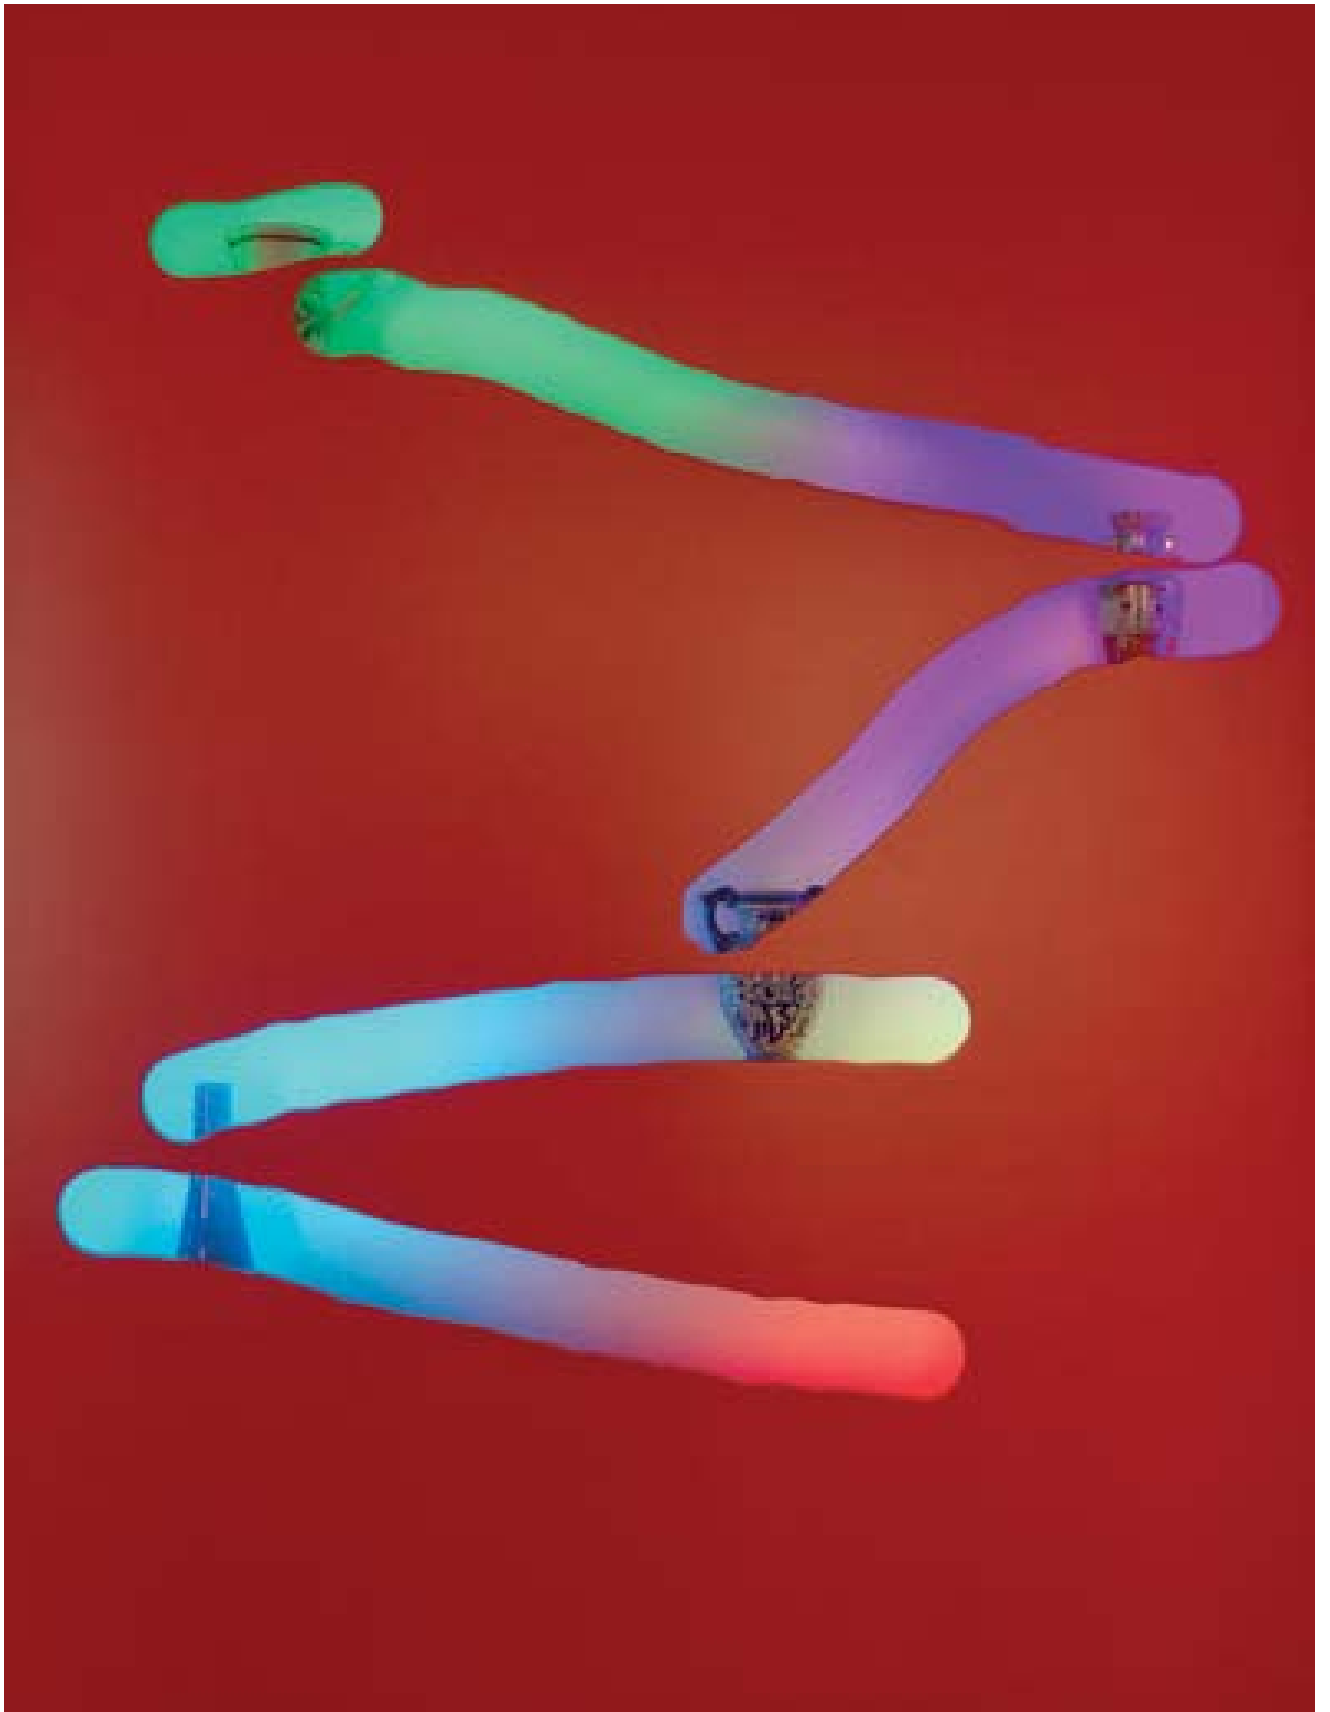

DAVID FERRANDO GIRAUT. V3-Ofrenda (el manejo del agua)/Offering (The Handling of Water), 2015

MDF y madera lacados, luces LED, temporizador *MDF and lacquered wood, led lights, timer*

130 x 100 x 10 cm

Ed. 3