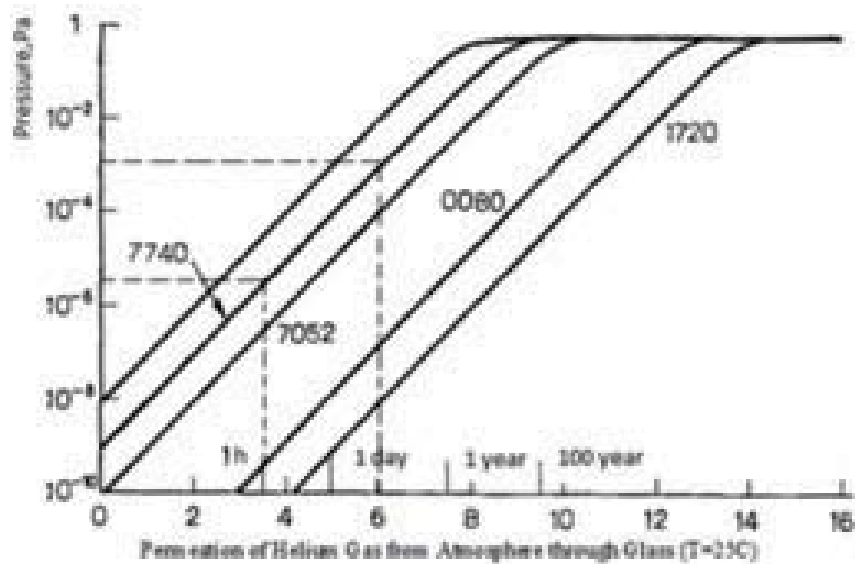

Features

- 7740 Pyrex® or optional type 7052 glass
- Type 304ss flange material
- Metal or O-ring seal geometries
- Kovar® or stainless steel sleeve
- Custom lengths available on request